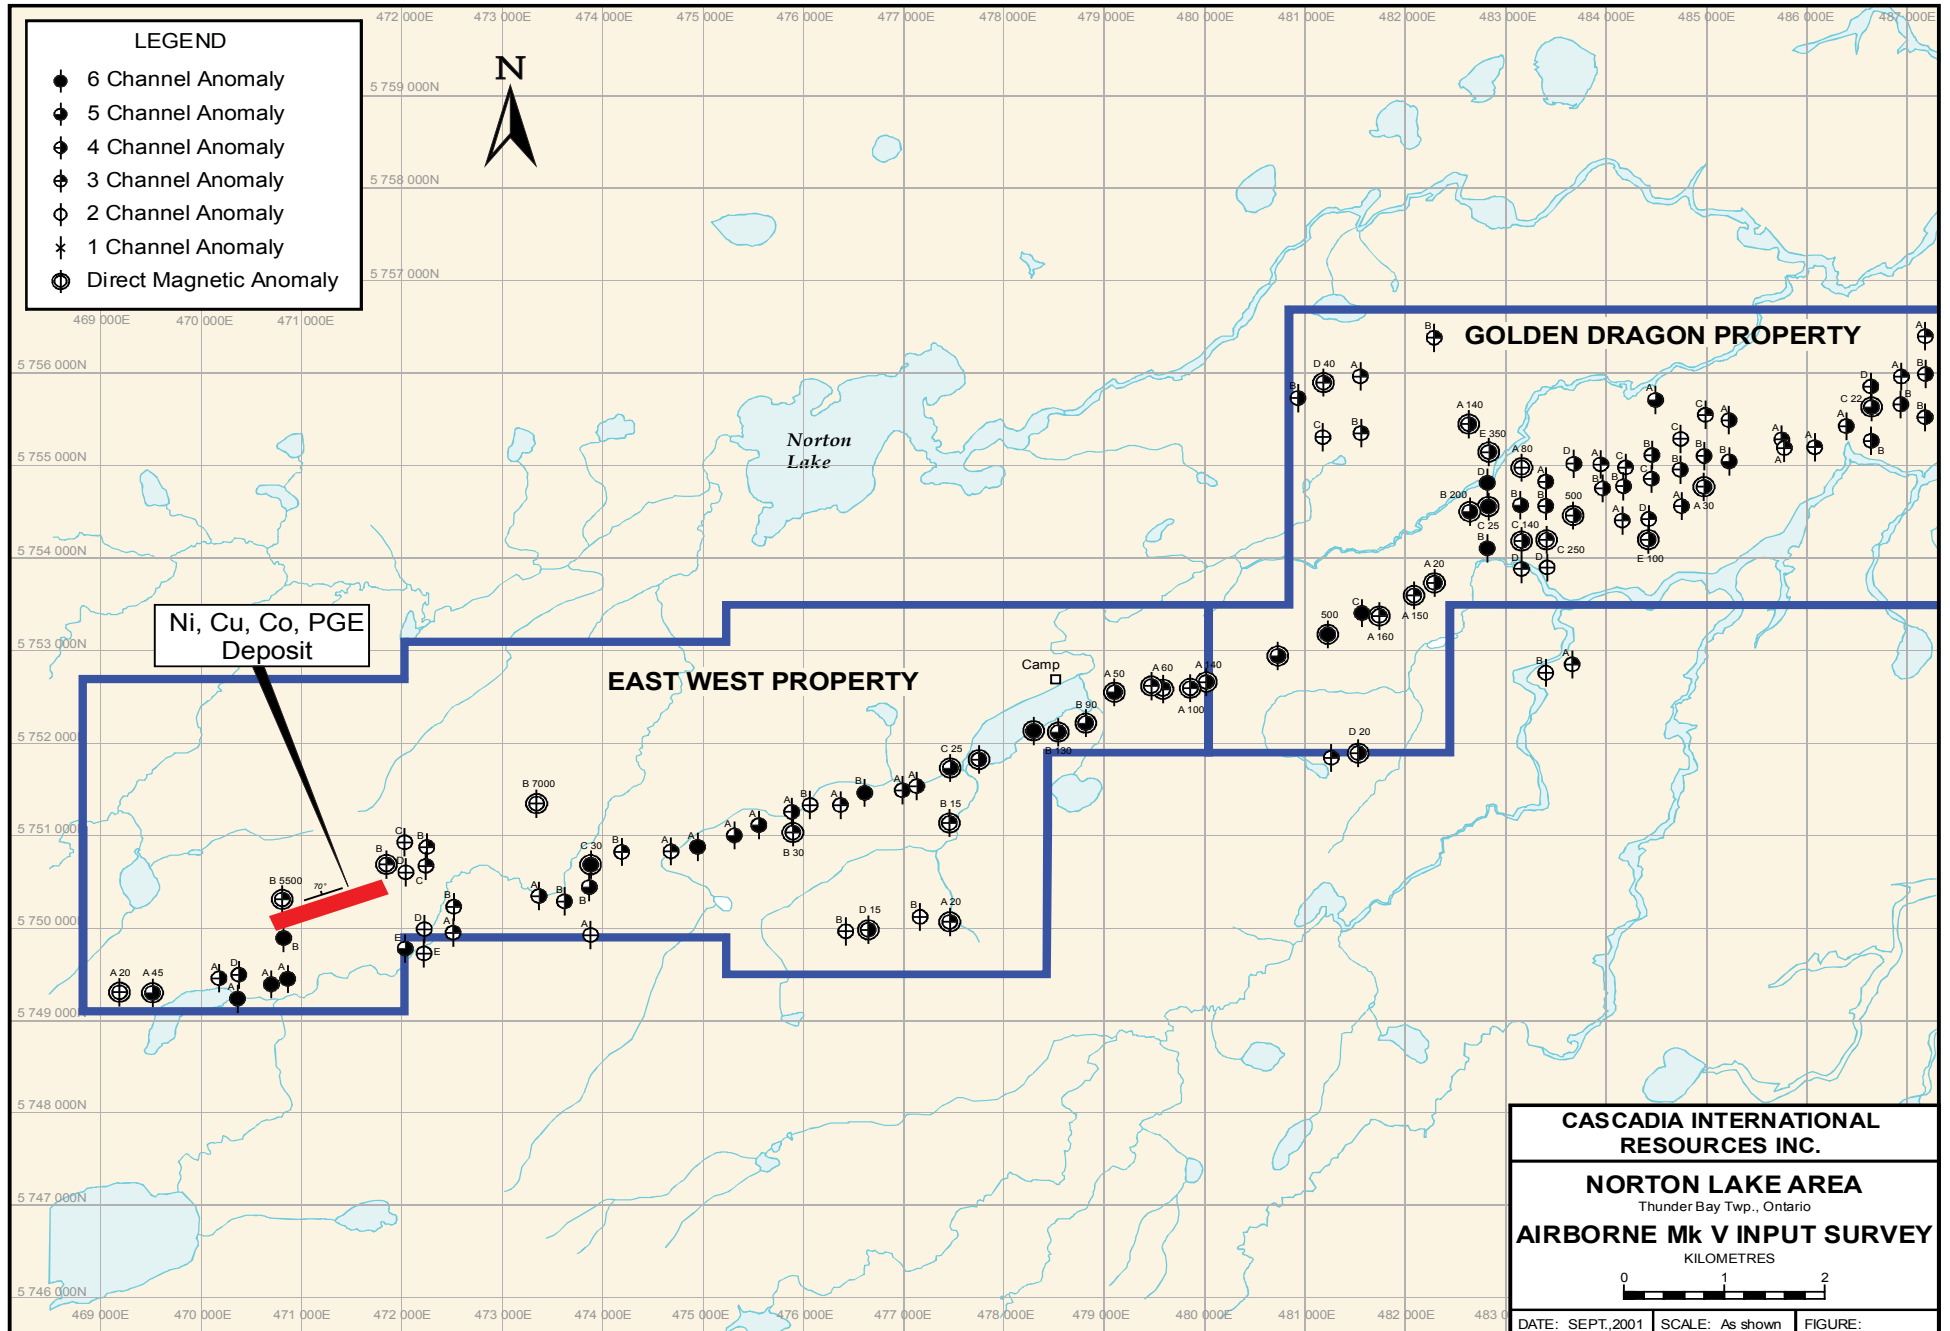

Claim Boundaries of the Norton Lake Project

LEGEND

- 6 Channel Anomaly
- ⊙ 5 Channel Anomaly
- ⊙ 4 Channel Anomaly
- ⊙ 3 Channel Anomaly
- ⊙ 2 Channel Anomaly
- ⊙ 1 Channel Anomaly
- ⊕ Direct Magnetic Anomaly

Ni, Cu, Co, PGE
Deposit

GOLDEN DRAGON PROPERTY

EAST WEST PROPERTY

**CASCADIA INTERNATIONAL
RESOURCES INC.**

NORTON LAKE AREA
Thunder Bay Twp., Ontario

AIRBORNE Mk V INPUT SURVEY

KILOMETRES

0 1 2

DATE: SEPT., 2001 | SCALE: As shown | FIGURE: